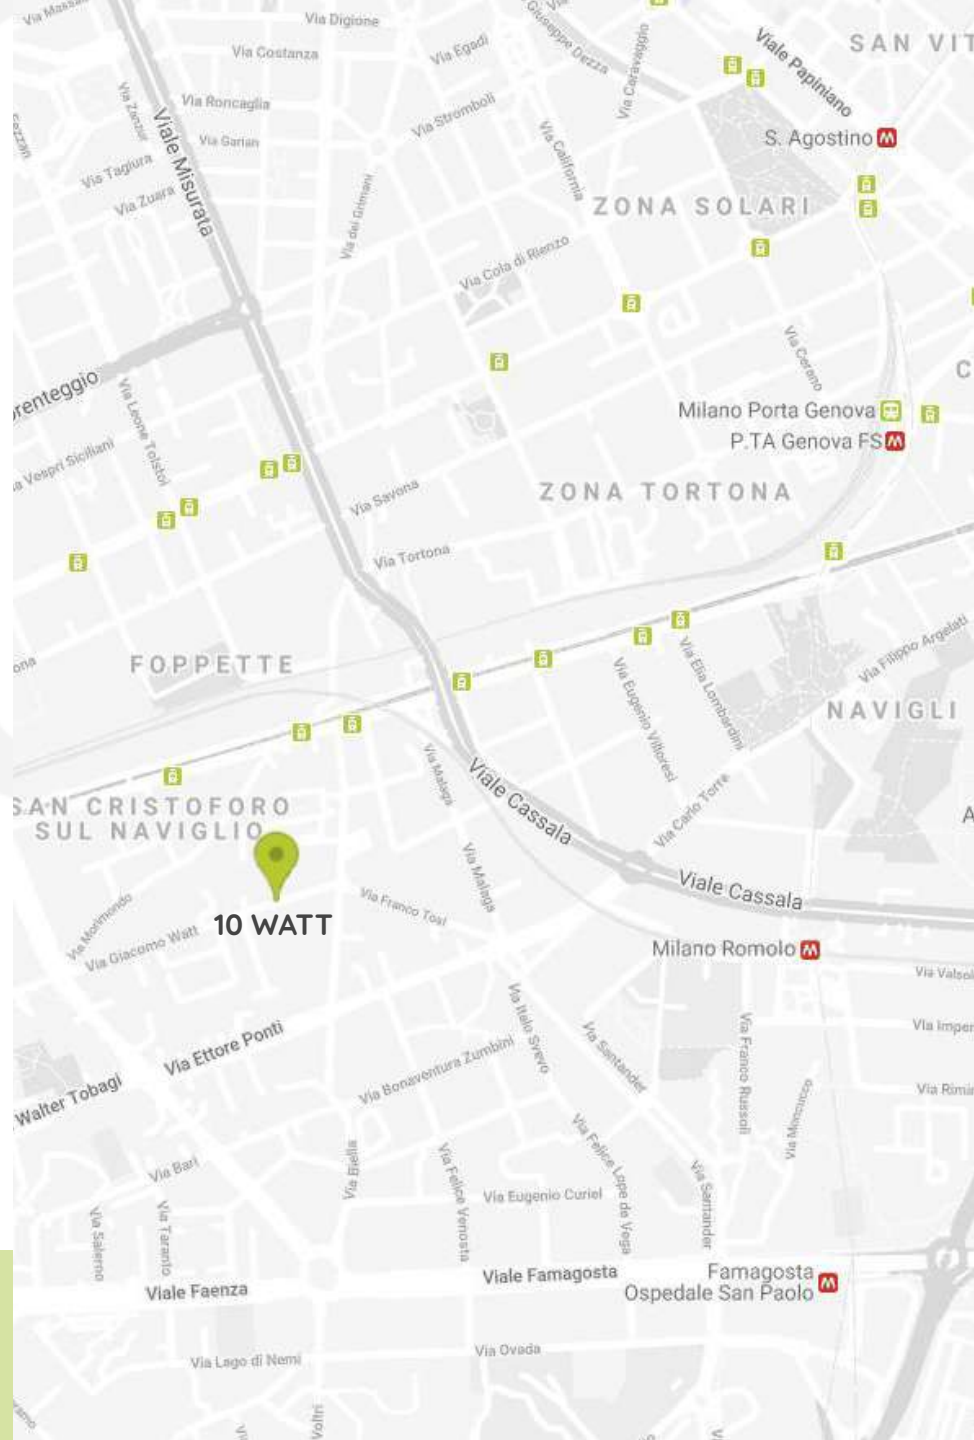

sky

RESTIAMO IN CONTATTO

Via G. Watt 10, 20143 MI

(+39) 02 89151931

(+39) 3345717262

10watt@10watt.it

www.10wattlocation.com

10 watt location

10 watt location