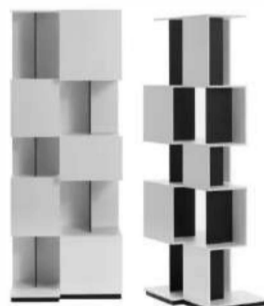

Libreria Box girevole  
by MDF Italia

Libreria con 3 scaffali  
in metallo grigio

Libreria desk L.O.V.E.  
by Giuntoli Carlo

Libreria in carbonio  
by Darchitettura

Libreria Minima 42 by  
MDF Italia

Libreria modulabile  
Boogie Woogie  
Bianca by Magis

Libreria Pause Three  
by Moroso

Libreria Random 2C  
by MDF Italia

Libreria SU Line by  
Etimo Design

Librerie LIB\_RIS by  
Busnelli

Librerie Qubit by MDF  
Italia

Librerie SU by Etimo  
Design

Manichino sartoriale  
Confections Couture

Mobili Componibili  
Classic by Kartell

Mobili Componibili  
Classic Small by  
Kartell

Mobili Porta CD in  
legno

Panca multifunzione  
HG85 OP by Domyos

Panche espositive  
forate - 2pz

Paraventi in legno  
bianchi - Separé  
Richiudibili